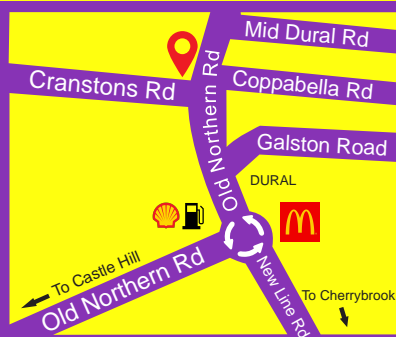

## Dural Putt Putt in the Gardens

Corner of Cranstons & Old Northern Roads  
(Entrance via Cranstons Road)  
Middle Dural NSW 2158

(02) 9651 1334

[www.duralputtputt.com.au](http://www.duralputtputt.com.au)

Dural Putt Putt

GoogleMaps